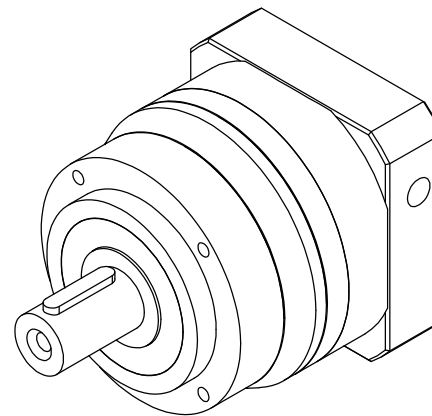

Output shaft

Unit: mm

GONGJI
www.gongjdrive.com

Output shaft