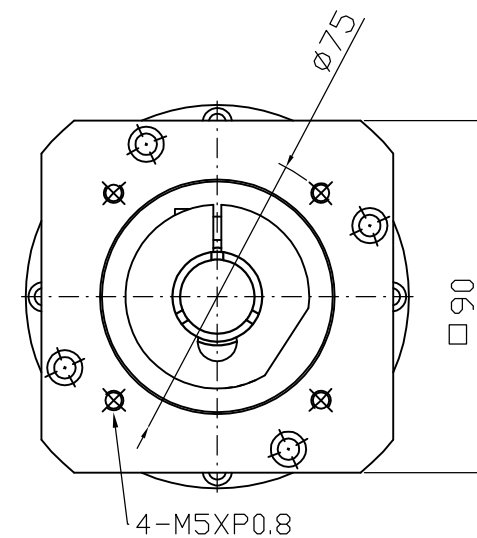

Output shaft

Unit: mm

GONGJI
www.gongjdrive.com

Output shaft