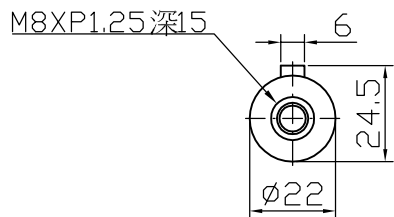

Output shaft

Unit: mm

GONGJI
www.gongjdrive.com

Output shaft