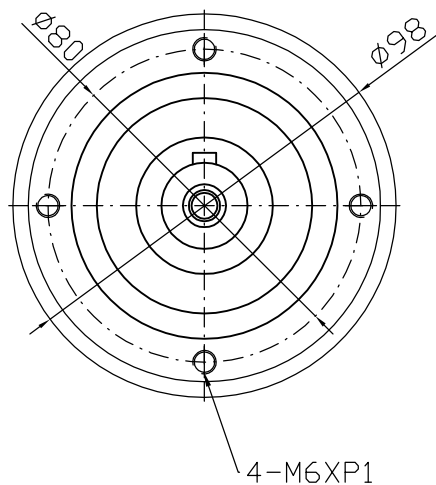

Output shaft

Unit: mm

GONGJI
www.gongjdrive.com

Output shaft