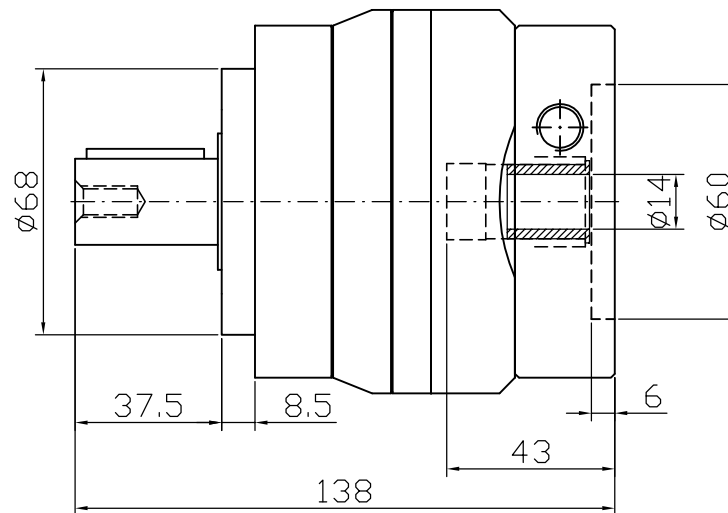

Output shaft

Unit: mm

GONGJI
www.gongjdrive.com

Output shaft